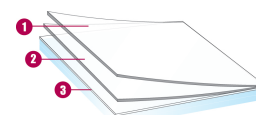

MAINTENANCE INSTRUCTIONS

Soapy water solution (ref. 0805 Film on), do not clean for at least a month and do not apply any type of sticker or adhesive on the film.

Non-contractual data, SOLAR SCREEN® reserves the right to modify the composition of its films at any time. Consult our guarantee vouchers and our general conditions of sale.

INSTALLATION ADVICE

Vertical installation and on standard glass surface**

Clear single pane	✓
Tinted single pane	✓
Reflective tinted single pane	✓
Clear double pane	✓
Tinted double pane	✓
Reflective tinted double pane	✓
Gas-filled double pane - Low E	✓
STADIP EXT. clear double pane	✓
STADIP INT. clear double pane	✓

✓ Yes   ! Caution   ✗ Not recommended

*Recommendations provided on the basis of a glazed surface covering up to 2.5m².